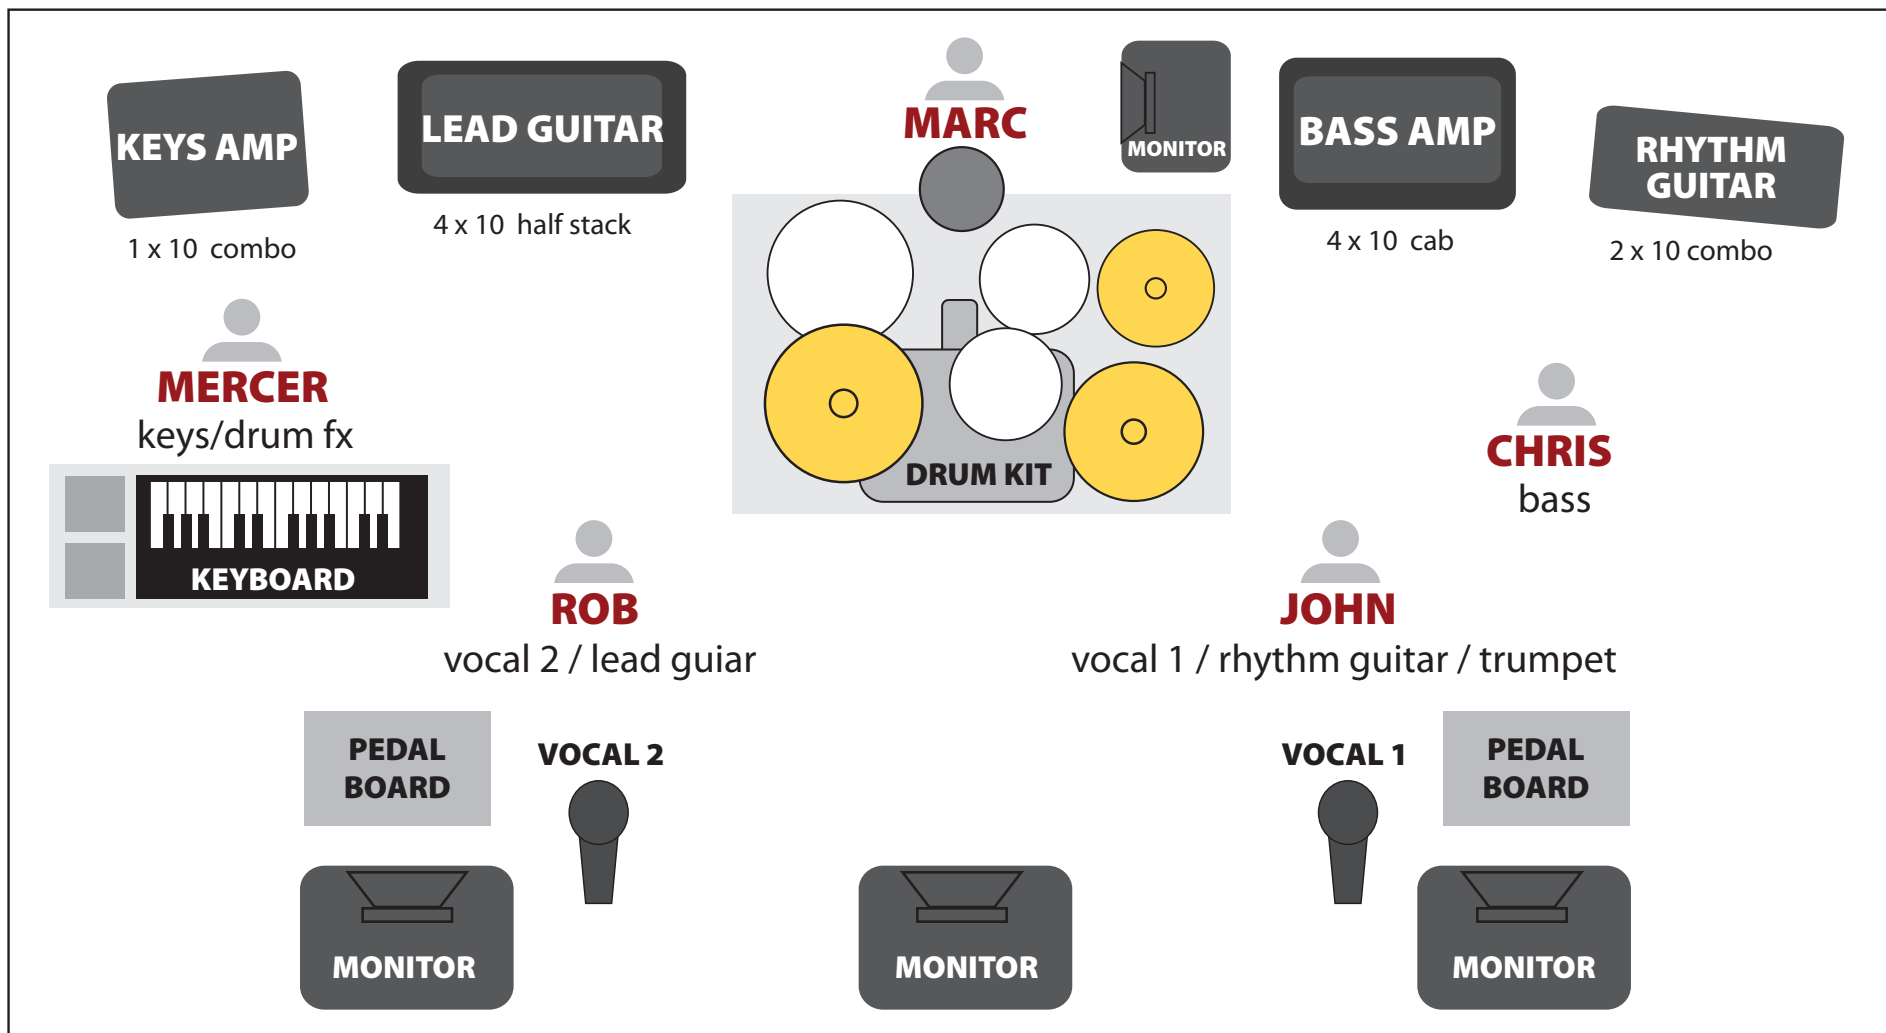

# DESTROY BABYLON STAGE PLOT

## REQUIREMENTS:

- (2) Vocal Mics
- (2) D.I. Boxes with 1/4" input (for KEYS AMP)
- (4) Monitors

## DRUM KIT INCLUDES:

- Kick, Snare
- Rack Tom, Floor Tom
- HH, Ride, Crash